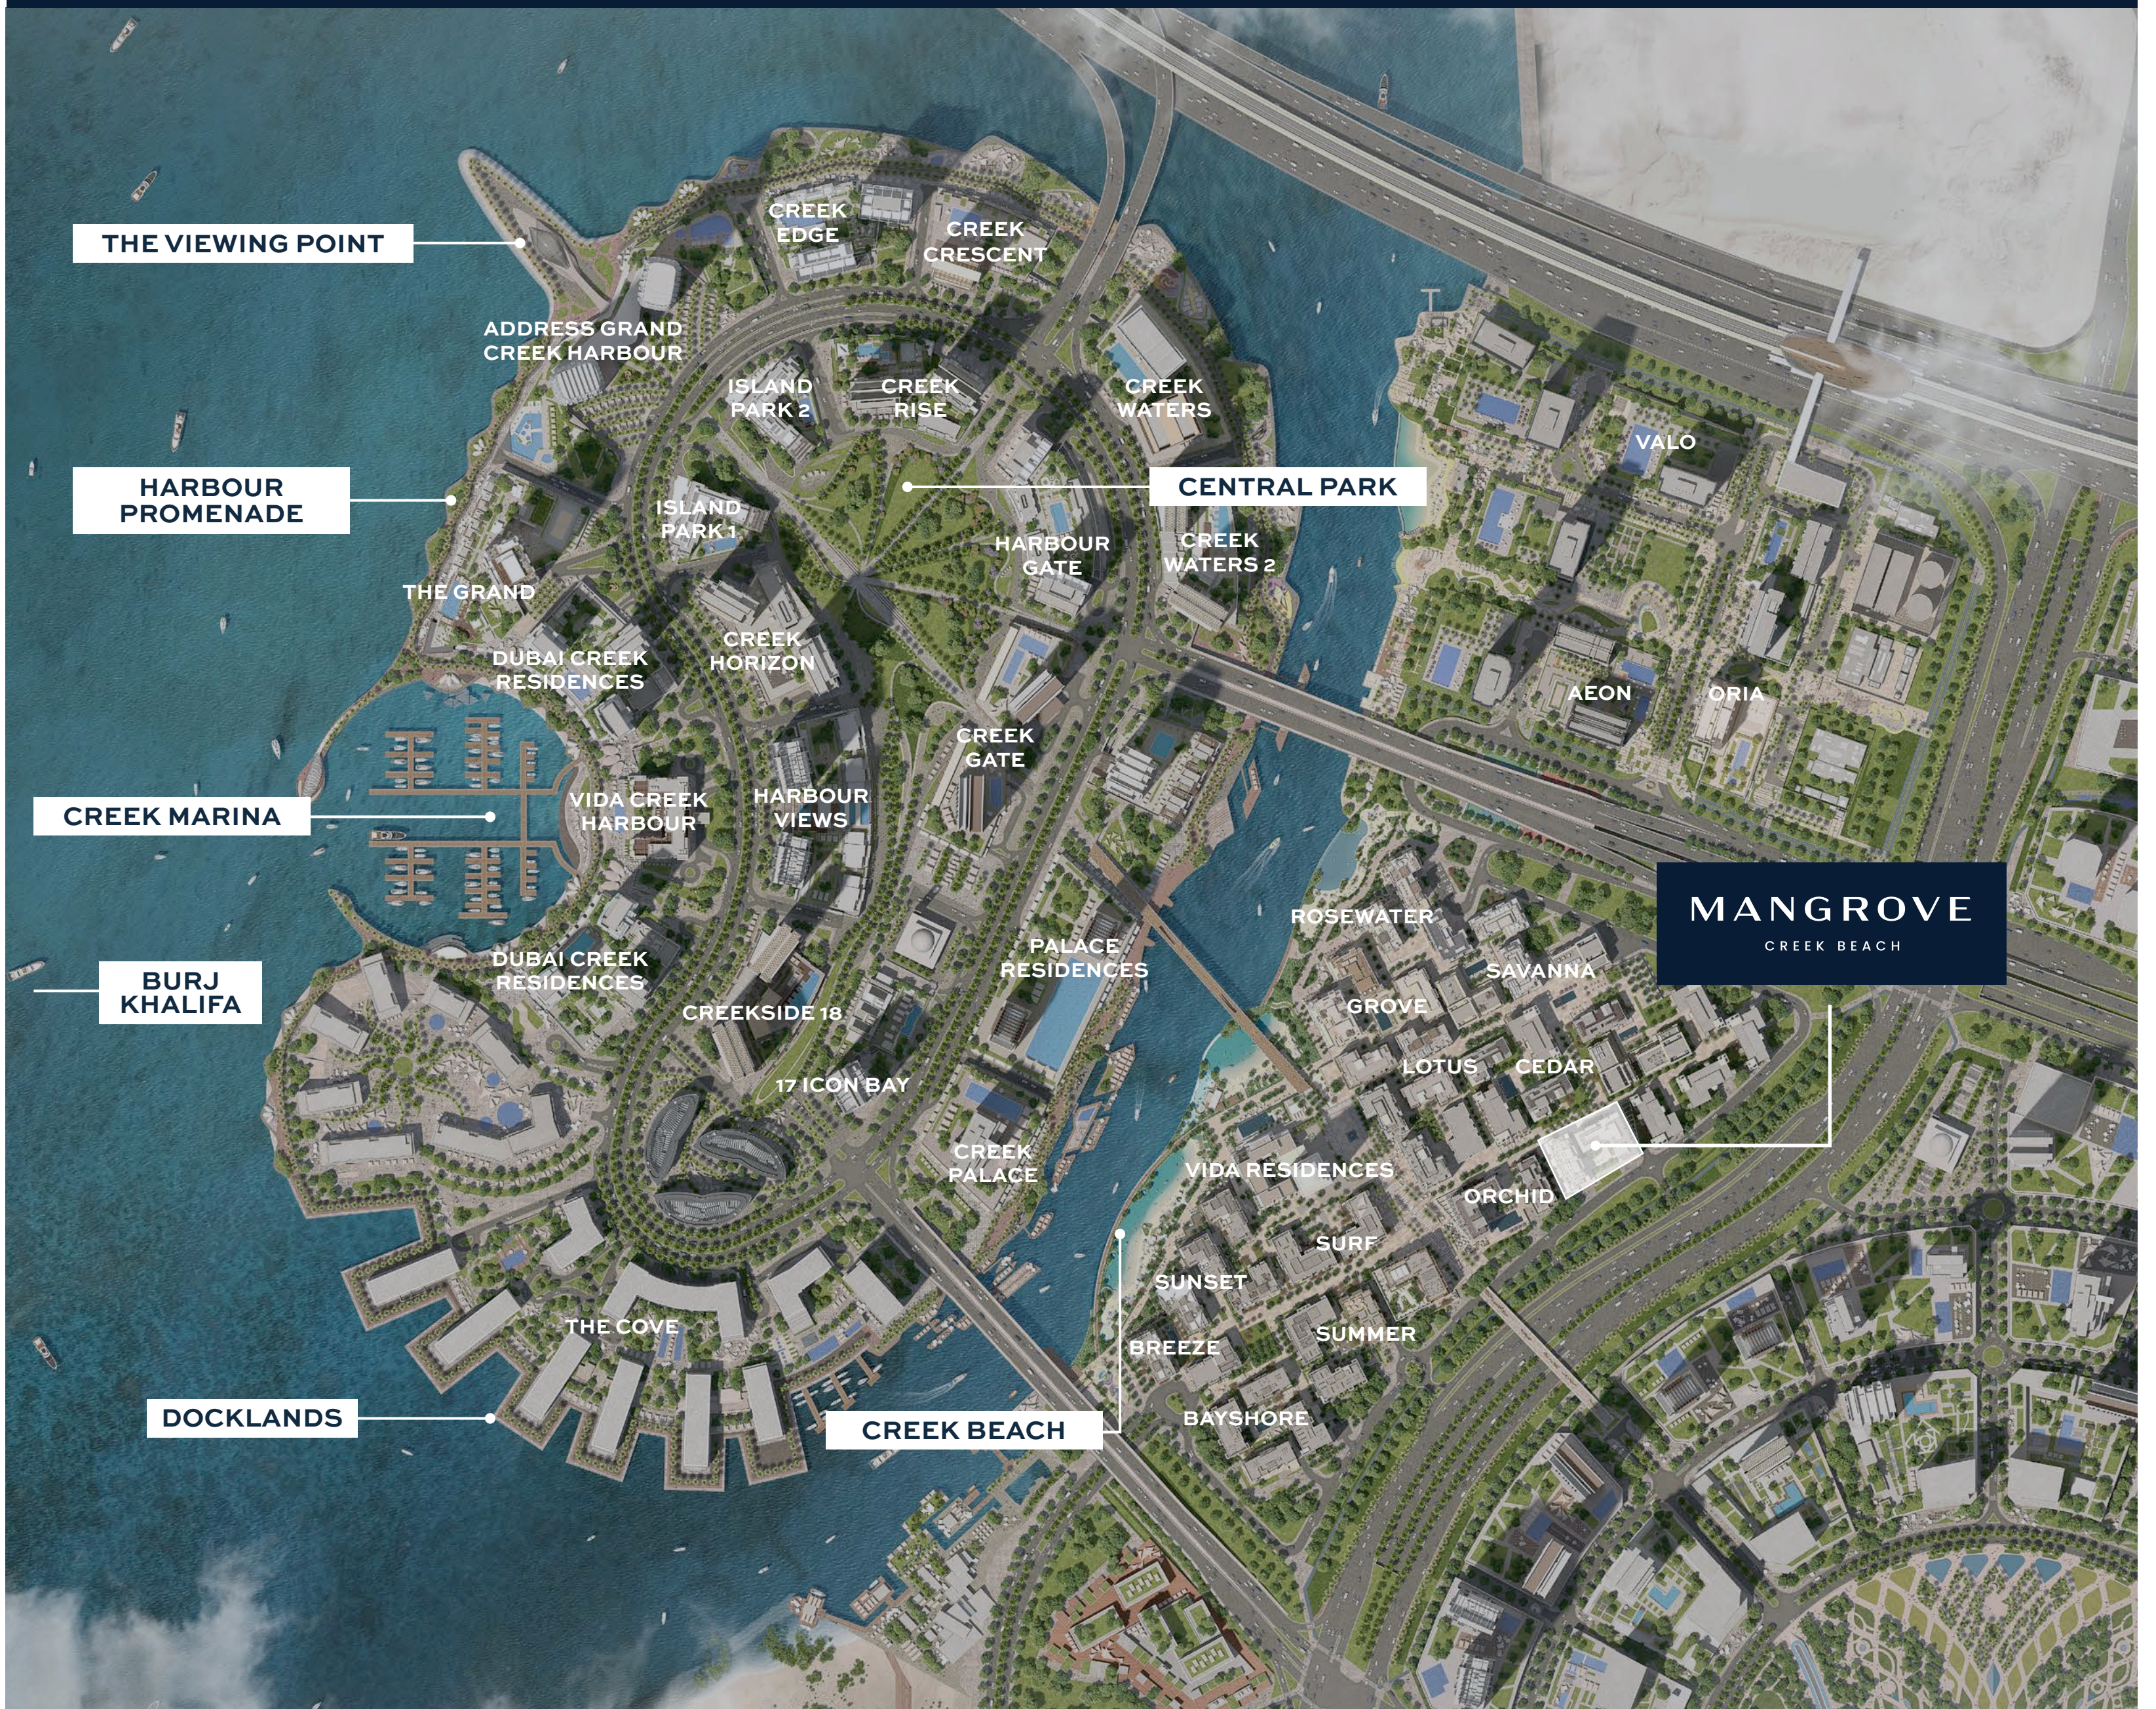

DUBAI CREEK HARBOUR

EMAAR

THE VIEWING POINT

ADDRESS GRAND
CREEK HARBOUR

CREEK
EDGE

CREEK
CRESCENT

HARBOUR
PROMENADE

ISLAND
PARK 2

CREEK
RISE

CREEK
WATERS

CENTRAL PARK

ISLAND
PARK 1

HARBOUR
GATE

CREEK
WATERS 2

THE GRAND

DUBAI CREEK
RESIDENCES

CREEK
HORIZON

CREEK
GATE

VALO

AEON

ORIA

CREEK MARINA

VIDA CREEK
HARBOUR

HARBOUR
VIEWS

VIDA RESIDENCES

GROVE

LOTUS

ORCHID

THE COVE

SUNSET

SURF

SUMMER